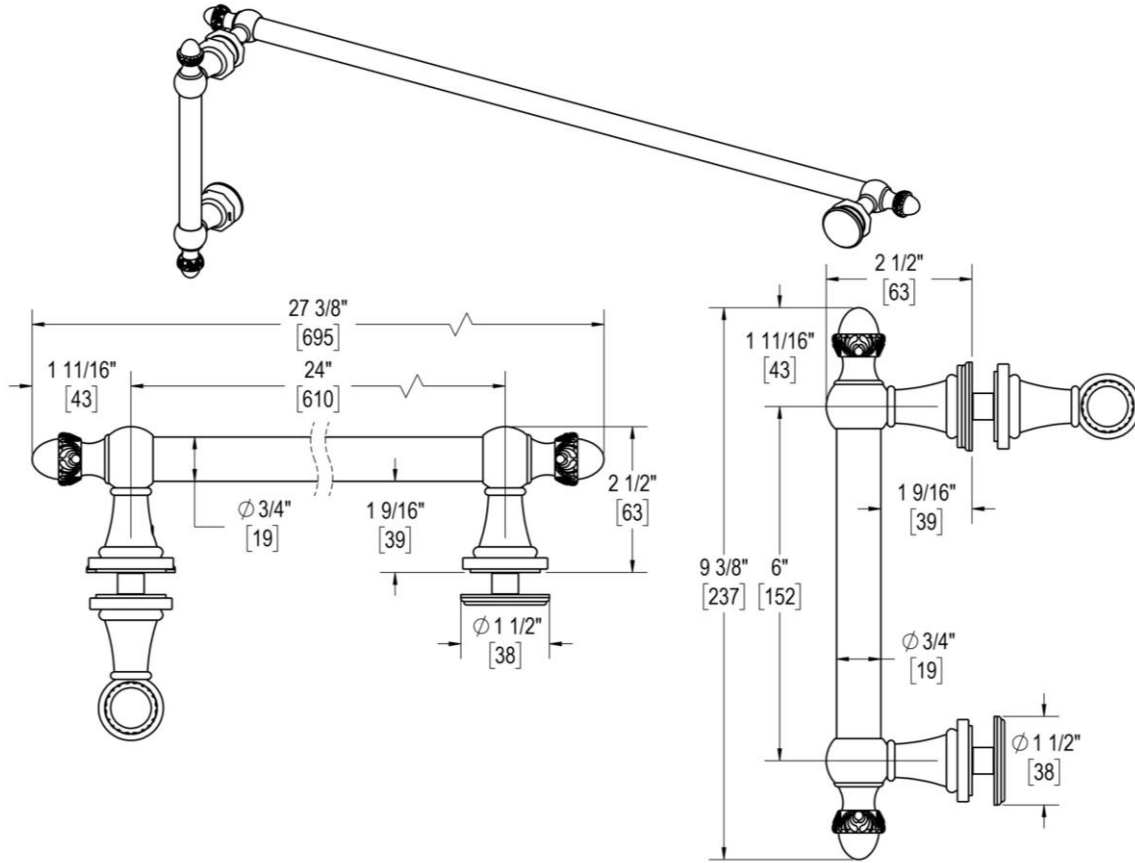

SONATA

24" C/C TOWEL BAR X 6" C/C PULL

Product Code: L.21.117

portals

MATERIALS

Solid & tubular brass components, stainless steel fasteners, and clear polyurethane washers

FUNCTION DETAILS & PRODUCT NOTES

- Product design coordinates with other shower & bathroom hardware in the Sonata suite.
- Decorative rosettes provide additional design detail and cover any glass defects around the holes.

TEMPLATE & INSTALLATION NOTES

Item requires glass fabrication according to template above and should only be used with tempered safety glass.

Glass Thickness	1/4" [6 mm] to 1/2" [12 mm]
Hole Diameter	1/2" [12 mm]