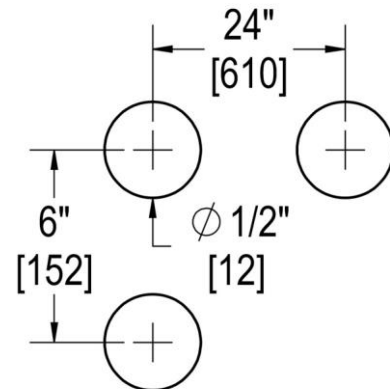

SONATA

24" C/C TOWEL BAR X 6" C/C PULL

Product Code: L.21.117

portals

MATERIALS

Solid & tubular brass components, stainless steel fasteners, and clear polyurethane washers

FUNCTION DETAILS & PRODUCT NOTES

- Product design coordinates with other shower & bathroom hardware in the Sonata suite.
- Decorative rosettes provide additional design detail and cover any glass defects around the holes.

TEMPLATE & INSTALLATION NOTES

Item requires glass fabrication according to template above and should only be used with tempered safety glass.

Glass Thickness	1/4" [6 mm] to 1/2" [12 mm]
Hole Diameter	1/2" [12 mm]